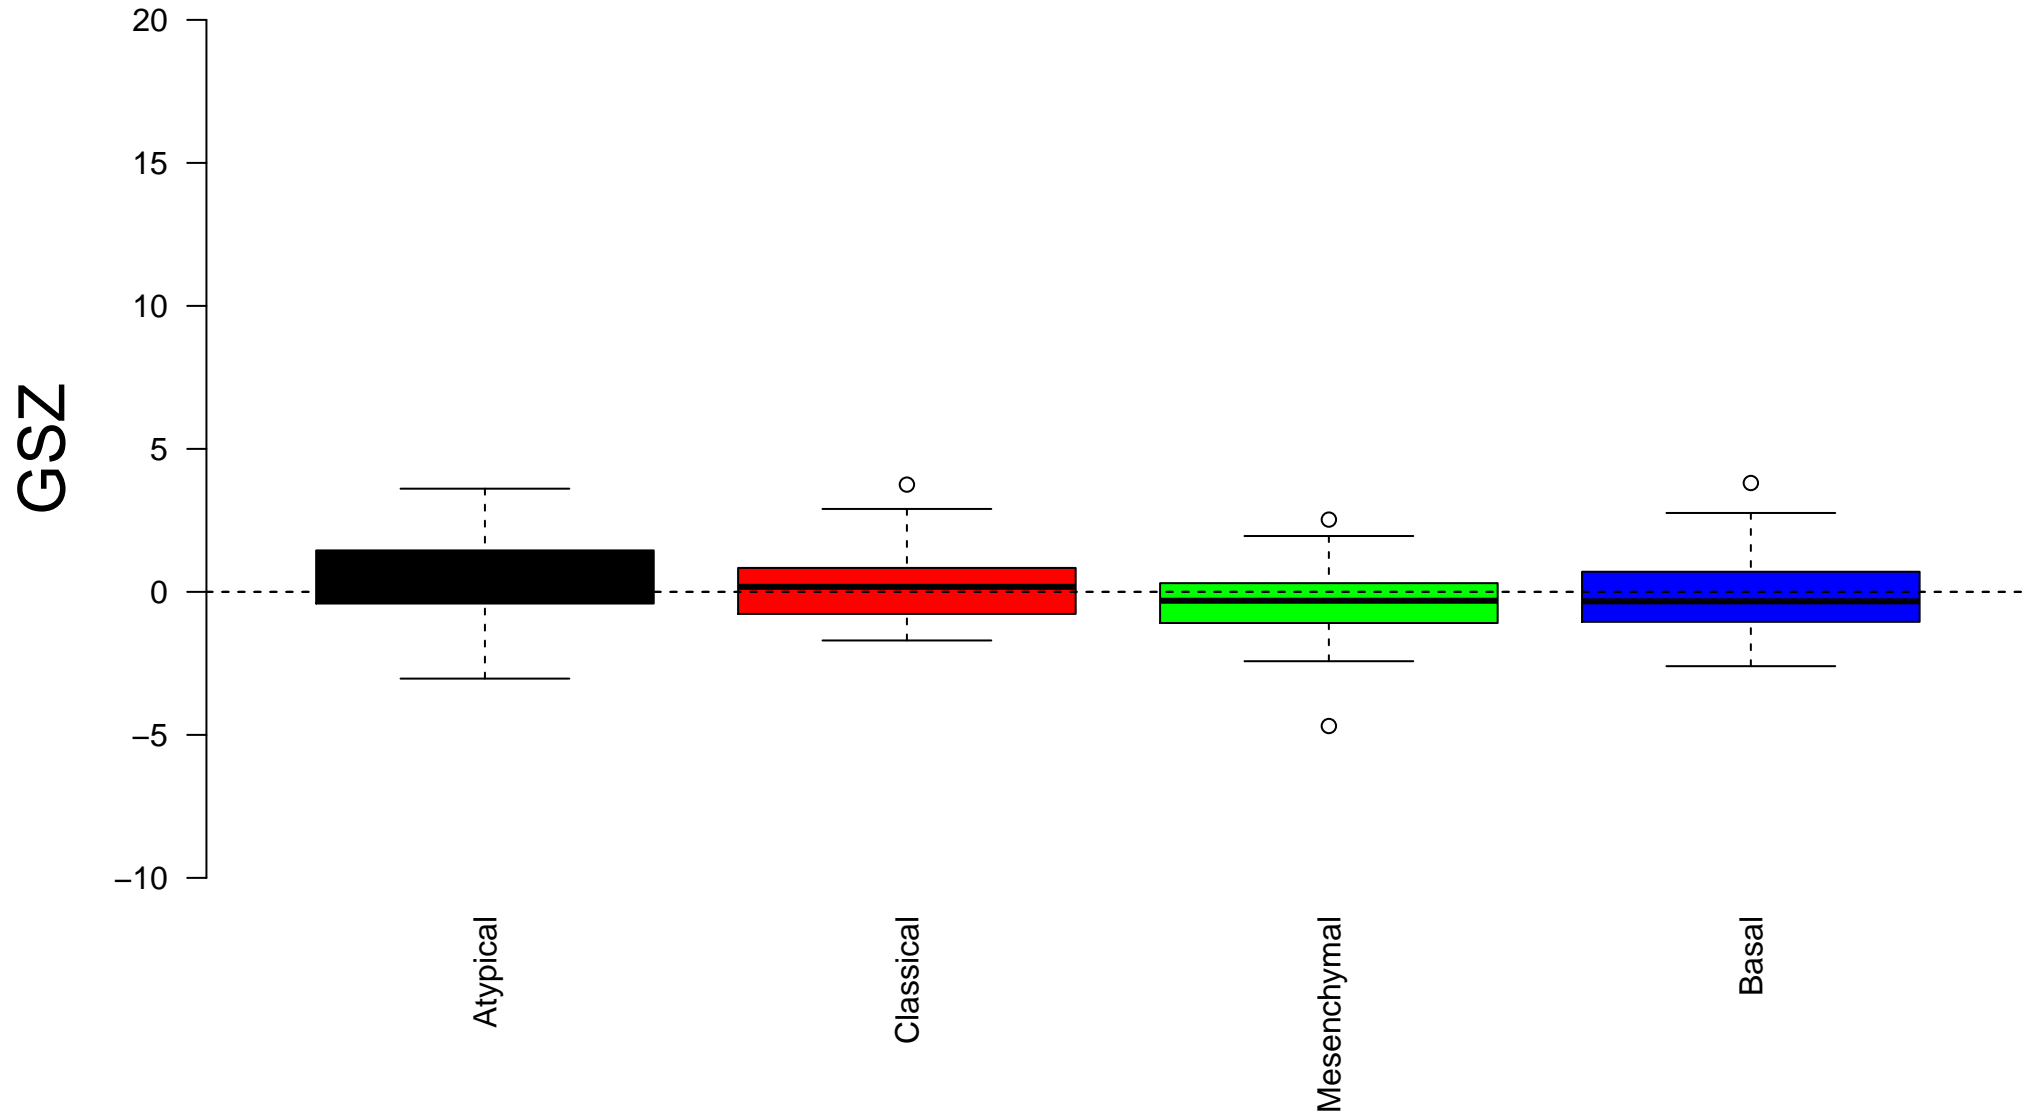

MEINHOLD\_OVARIAN\_CANCER\_LOW\_GRADE\_UP

# MEINHOLD\_OVARIAN\_CANCER\_LOW\_GRADE\_UP

# Enrichment in spots: MEINHOLD\_OVARIAN\_CANCER\_LOW\_GRADE\_UP

Expression of MEINHOLD\_OVARIAN\_CANCER\_LOW\_GRADE\_UP in Spot A

$\Delta e$

Expression of MEINHOLD\_OVARIAN\_CANCER\_LOW\_GRADE\_UP in Spot B